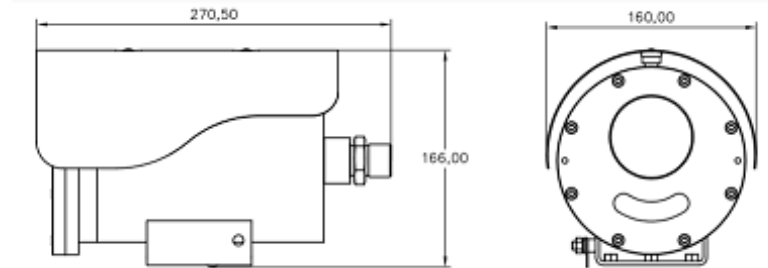

# 5MP EXPLOSION PROOF BULLET CAMERA

**ENC-HBU8M-80R-22**

Dimension Unit : mm